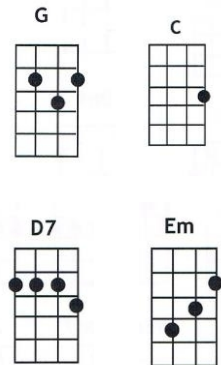

INTRO x2: A|-2-3-5-3-2-7-9-10-9-7-2-3-5-3-2-3-----0
 E|-3-5-7-5-3-8-8- 8-8-8-3-5-7-5-3-2-2-3-
 C|-----2-----
 G|-----2-----

INTRO: G, C, G, D7 (First line)

G C G D7
 Hey where did we go days when the rains came
 G C G D7
 Down in the hollow we were playin' a new game
 G C G D7
 Laughing and a running hey hey skipping and a jumping
 G C G D7 C
 In the misty morning fog with our hearts a thumping and you
 D7 G Em C D7 G D7
 My brown-eyed girl. You my brown-eyed girl
 G C G D7 G C G D7
 Whatever happened to Tuesday and so slow, going down the old mine with a transistor radio
 G C G D7 G C
 Standing in the sunlight laughing, hiding behind a rainbow's wall slipping and a sliding
 G D7 C D7 G Em C D7 G
 All along the waterfall with you. My brown-eyed girl you my brown-eyed girl
 D7
 Do you remember when we used to

G C G D7
 Sing sha la la la la la la la la te da
 G C G D7 G G
 Sha la la la la la la la la te da la te da

G C G D7 G C G D7
 So hard to find my way now that I'm all on my own I saw you just the other day my how you have
 Grown.
 G C G D7
 Cast my memory back there lord. Sometimes I'm overcome thinking 'bout
 G C G D7 C
 Making love in the green grass behind the stadium with you
 D7 G Em C D7 G D7 (play softly)
 My brown-eyed girl you my brown-eyed girl. Do you remember when we used to