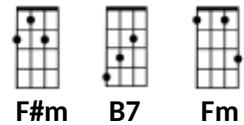

DREAM A LITTLE DREAM OF ME

music by Fabian Andre and Wilbur Schwandt,
lyrics by Gus Kahn, 1931

35

24/917

INTRO: chords as above first line

C B7 Dm G7
Stars shining bright above you

C B7 A A7
Night breezes seem to whisper "I love you"

Dm Fm
Birds singing in a sycamore tree

C Ab G G7
Dream a little dream of me.

C B7 Dm G7
Say "Nightie-night" and kiss me

C B7 A A7
Just hold me tight and tell me you'll miss me

Dm Fm
While I'm alone and blue as can be

C Ab G C E7
Dream a little dream of me.

A F#m D E7 A F#m D E7
Stars fading but I linger on, dear, still craving your kiss

A F#m D E7 A F#m Fm G7
I'm longing to linger till dawn, dear, just saying thi.....s:

A F#m D E7 A F#m Fm G7
I'm longing to linger till dawn, dear, just saying thi.....s:

C B7 Dm G7
Sweet dreams till sunbeams find you

C B7 A A7
Sweet dreams that leave all worries behind you

Dm Fm
But in your dreams whatever they be