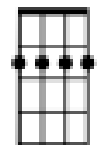

INTRO: Chords of first line of Verse G Am C Bm7 (x2)

VERSE 1:

G	Am	C	Bm7	Bm7
I've got some troubles, but they won't last				
G	Am	C	Bm7	
I'm gonna lay right down here in the grass				
G	Am	C	Bm7	
And pretty soon all my troubles will pass				
	Am	D	Am	D
'Cause I'm in shoo-shoo-shoo, shoo-shoo-shoo				
Am		D	G	- Am - C - Bm7
Shoo- shoo, shoo- shoo, shoo- shoo, Sugar Town				

VERSE 2:

G	Am	C	Bm7	
I never had a dog that liked me some,				
G	Am	C	Bm7	
Never had a friend or wanted one				
G	Am	C	Bm7	
So I just lay back and laugh at the sun				
	Am	D	Am	D
'Cause I'm in shoo-shoo-shoo, shoo-shoo-shoo				
Am		D	G	- Am - C - Bm7
Shoo- shoo, shoo- shoo, shoo- shoo, Sugar Town				

INSTRUMENTAL: Continue Riff - G Am C Bm7 (x4)

VERSE 3:

G	Am	C	Bm7	
Yesterday it rained in Tennessee,				
G	Am	C	Bm7	
I heard it also rained in Tallahassee				
G	Am	C	Bm7	
But not a drop fell on little old me				
	Am	D	Am	D
'Cause I was in shoo-shoo-shoo, shoo-shoo-shoo				
Am		D	G	- Am - C - Bm7
Shoo- shoo, shoo- shoo, shoo- shoo, Sugar Town				

VERSE 4:

G	Am	C	Bm7	
If I had a million dollars or ten,				
G	Am	C	Bm7	
I'd give it to your world, and then				
G	Am	C	Bm7	
You'd go away and let me spend				
	Am	D	Am	D
My life in shoo-shoo-shoo, shoo-shoo-shoo				
Am		D	G	- Am - C - Bm7
Shoo- shoo, shoo- shoo, shoo- shoo, Sugar Town				