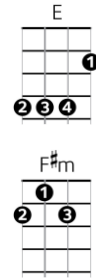

INTRO: A F#m D E A
 (When the night has come, And the land is dark, And the moon is the only light we'll see)

VERSE 1

 A F#m
 When the night has come, And the land is dark
 D E A
 And the moon is the only light we'll see
 F#m
 No, I won't be afraid No, I won't be afraid
 D E A
 Just as long as you stand, stand by me

CHORUS:

 A F#m
 So, darling, darling, stand by me, Oh, stand by me
 D E A
 Oh, stand, stand by me, stand by me,

VERSE 2

 A F#m
 If the sky that we look upon, should tumble and fall
 D E A
 Or the mountain should crumble to the sea
 F#m
 I won't cry, I won't cry, No, I won't shed a tear
 D E A
 Just as long as you stand, stand by me