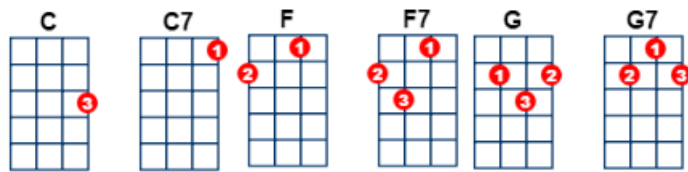

# Bring It On Home To Me

27/10/19

143

artist: Sam Cooke writer: Sam Cooke

Intro: [C] [G7] [F] [G7] [C] [F] [C] [G7]

If you [C] ever, change your [G7] mind  
About [C] leavin', [C7] leavin' me be- [F] hind  
Baby [C] bring it to me bring your sweet [F] lovin'  
[G7] Bring it on home to [C] me yeah [F7] yeah yeah [C] yeah yeah [G7] yeah

I know I [C] laughed when you [G7] left  
But now I [C] know I [C7] only hurt my [F] self  
Baby, [C] bring it to me bring your sweet [F] lovin'  
[G7] Bring it on home to [C] me yeah [F7] yeah yeah [C] yeah yeah [G7] yeah

You know I'll [C] always be your [G7] slave  
Till I'm [C] buried [C7] buried in my [F] grave  
Oh honey [C] bring it to me bring your sweet [F] lovin'  
[G7] Bring it on home to [C] me yeah [F7] yeah yeah [C] yeah yeah [G7] yeah