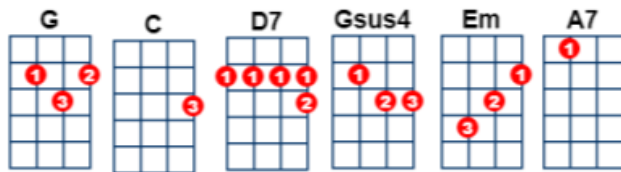

artist: Donovan      writer: Donovan

Intro: Chords as of 3<sup>rd</sup> line of song [G] In the warm hold [C] of your [D7] loving [G] mind [D7]

[G] In the chilly hours and [C] minutes  
Of un[G]certainty I [C] want to be  
[G] In the warm hold [C] of your [D7] loving [G] mind [D7]

To [G] feel you all a[C]round me  
And to [G] take your hand a[C]long the sand  
[G] Ah but I may as well [C] try and [D7] catch the [G] wind [Gsus4]

When [G] sundown pales the [C] sky  
I want to [G] hide a while be[C]hind your smile  
And [G] everywhere I'd [C] look your [D7] eyes I'd [G] find [D7]

For [G] me to love you [C] now  
Would be the [G] sweetest thing, t'would [C] make me sing  
[G] Ah but I may as well [C] try and [D7] catch the [G] wind [Gsus4]

[C] Dee dee    dee dee [Em] dee dee    dee dee [C] dee dee    dee [A7] dee  
dee dee dee dee [D] dee [D7]

When [G] rain has hung the [C] leaves with tears  
I [G] want you near to [C] kill my fears  
To [G] help me to leave [C] all my [D7] blues [G] behind [D7]

For [G] standing in your [C] heart  
Is where I [G] want to be and [C] long to be