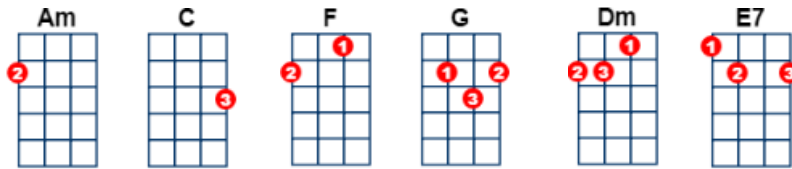

# Drive By

27/10/19

153

artist: Train writers: Patrick Monahan, Espen Lind, Amund Bjørklund

Intro: [Am] [Am]

[Am] On the other side of a street I knew, [F] stood a girl that looked like you  
[C] I guess that's déjà vu, but [G] I thought this can't be true, cause  
[Am] You moved to west L.A. or [F] New York or Santa Fe, or  
[C] Wherever to get away from [G] me

[Dm] Oh but that one night, [F] was more than just right  
[Am] I didn't leave you, [G] cause I was all through.  
[Dm] Oh I was overwhelmed, [F] and frankly scared as hell  
[E7] Because I really [E7] fell for you.

[F] Oh I swear to ya, [C] I'll be there for you, [G] this is not a drive [Am] by-y-[G] y-y-[F] y  
[F] Just a shy guy, [C] looking for a 2-ply, [G] hefty bag to hold my-[Am] y-y-[G] y-y [F] love  
When you move me, [C] everything is groovy, [G] they don't like it..sue me  
[Am] Mmm the way you [G] do me,  
[F] Oh I swear to ya, [C] I'll be there for you [Dm] This is not a drive [E7] by-y-y-y[F]