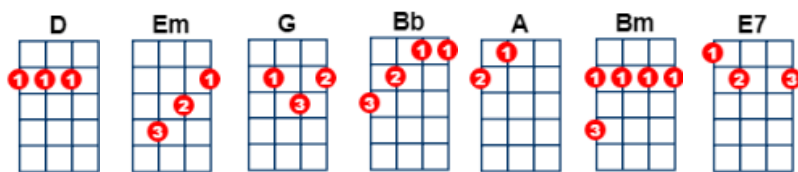

artist: The Mockers

Intro: Chords of first 2 lines of song (x4)

[D] Don't walk a[Em]way from me  
I'm [G] not the kind that [Bb] likes to [A] be put [D] down.

[D] Don't walk a[Em]way from me  
I'm [G] not the kind that [Bb] likes to [A] be put [D] down.  
Don't leave me [Em] standing here  
I'm [G] not the kind that [Bb] likes to [A] be the  
[Bm] Clown in the [A] rain for the [E7] world who must [G] sing

[D] Without you [G] my life's [A] gonna [D] be  
Forever [G] Tuesday [A] morning (x2)

[D] I'm so a[Em]lone inside  
I [G] haven't got the [Bb] guts to [A] go a[D]way  
The world is [Em] wicked  
And I'm [G] just too weak to [Bb] ever [A] want to  
[Bm] Pray for the [A] best, but pre[E7]pare for the [G] rest

[D] Without you [G] my life's [A] gonna [D] be  
Forever [G] Tuesday [A] morning (x3)

*Instrumental:* [Bm] [Bm] [Bm] [Bm] [G] [Em]  
[Bm] [Bm] [Bm] [Bm] [G] [Em]

[G] I'd give up everything I [A] owned for you  
[D] I'd have a piece of nothing [Bm] pie  
[G] I'd wait alone here for that [A] rendez- vous  
If [D] only I was not so lonely  
If [Bm] only I was not so homely  
If [G] only I was not so lost within [A] you

[D] Without you [G] my life's [A] gonna [D] be  
Forever [G] Tuesday [A] morning (x6)

Outro: Chords of first 2 lines of song (x2)

[D] Don't walk a[Em]way from me  
I'm [G] not the kind that [Bb] likes to [A] be put [D] down.