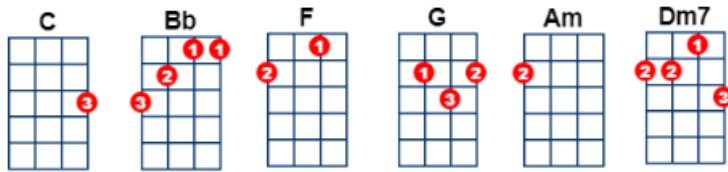

artist: Gordon Lightfoot

writer: Gordon Lightfoot

Intro: Strum [C] 4 bars

[C] If you could read my mind love, [Bb] what a tale my thoughts could tell
 [C] Just like an old time movie, [Bb] about a ghost from a wishing well
 [C] In a castle dark or a [F] fortress strong
 With [G] chains upon my [Am] feet - you [F] know that ghost is [C] me
 And [F] I will never [C] be set free
 As [Dm7] long as I'm a [G] ghost that you can't [C] see

[C] If I could read your mind love, [Bb] what a tale your thoughts could tell
 [C] Just like a paperback novel, the [Bb] kind that drugstores sell
 [C] When you reach the part [F] where the heartaches come
 The [G] hero would be [Am] me but [F] heroes often [C] fail
 And [F] you won't read that [C] book again
 [Dm7] because the ending's [G] just too hard to [C] take

Instrumental: [C] If you could read my mind love, [Bb] what a tale my thoughts could tell
 [C] Just like an old time movie, [Bb] about a ghost from a wishing well

[C] I'd walk away like a [F] movie star,
 Who gets [G] burned in a three way [Am] script
 [F] Enter number [C] two: a [F] movie queen to [C] play the scene
 Of [Dm7] bringing all the [G] good things out in [C] me,
 [F] But for now love, let's be [C] real
 I [F] never thought I could [C] act this way,
 And I've [Dm7] got to say that I [G] just don't get it
 [F] I don't know where [C] we went wrong,
 But the [Dm7] feeling's gone and I [G] just can't get it [C] back

[C] If you could read my mind love, [Bb] what a tale my thoughts could tell
 [C] Just like an old time movie, [Bb] about a ghost from a wishing well
 [C] In a castle dark or a [F] fortress strong with [G] chains upon my [Am] feet
 But [F] stories always [C] end. And [F] if you read be[C]tween the lines
 You'll [Dm7] know that I'm just [G] trying to under[C]stand
 The [F] feelings that you [C] lack