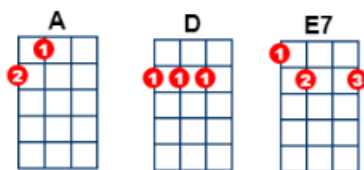

# Lay Down Sally

28/10/19

179

artist: Eric Clapton

writer: Eric Clapton

Intro: Strumming on [A] until in the groove

[A] There is nothing that is wrong  
In wanting you to stay here with [D] me.  
I [A] know you've got somewhere to go,  
But won't you make yourself at home and [D] stay with me?  
And don't you [E7] ever leave.

[A] Lay down Sally, and [D] rest here in my arms  
[E7] Don't you think you want someone to [A] talk to?  
[A] Lay down Sally, no [D] need to leave so soon.  
[E7] I've been trying all night long just to [A] talk to you.

The [A] sun ain't nearly on the rise  
And we still got the moon and stars [D] above.  
[A] Underneath the velvet skies,  
Love is all that matters. Won't you [D] stay with me?  
And don't you [E7] ever leave

*Instrumental: Guitar solo with background strumming on [A]*

I [A] long to see the morning light  
Colouring your face so dreami[D]ly  
So [A] don't you go and say goodbye,  
You can lay your worries down and [D] stay with me,  
And don't you [E7] ever leave.