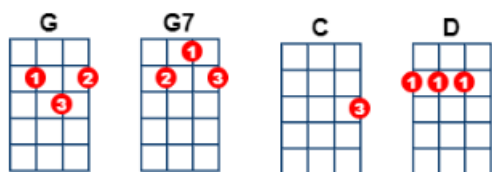

artist: Cliff Richard and The Shadows

writer: Sid Tepper, Roy C. Bennett

Single strum for * chords

Intro 1 bar [G]

[G] Got no bags of baggage to slow me down [G7]

[G] I'm [C] travelling so fast my feet ain't touching the [G] ground

Travelling [D] light, travelling [G] light [G7]

Well, I [C] just can't wait to [D] be with my baby to[G]night [G7]

[C] No comb and tooth brush [G] I got nothing to haul

I'm [C] carrying only a [D]* pocketful of dreams [D]* a heart full of love

And [D]* they weigh nothing at [D] all

[G] Soon, I'm gonna see that love look in her eyes [G7]

I'm a [C] hoot and a holler away from para[G]dise

Travelling [D] light, travelling [G] light [G7]

[C] I just can't wait to [D] be with my baby ton[G]ight [G7]

[C] No comb and tooth brush [G] I got nothing to haul

I'm [C] carrying only a [D]* pocketful of dreams [D]* a heart full of love

And [D]* they weigh nothing at [D] all

[G] Soon, I'm gonna see that love look in her eyes [G7]